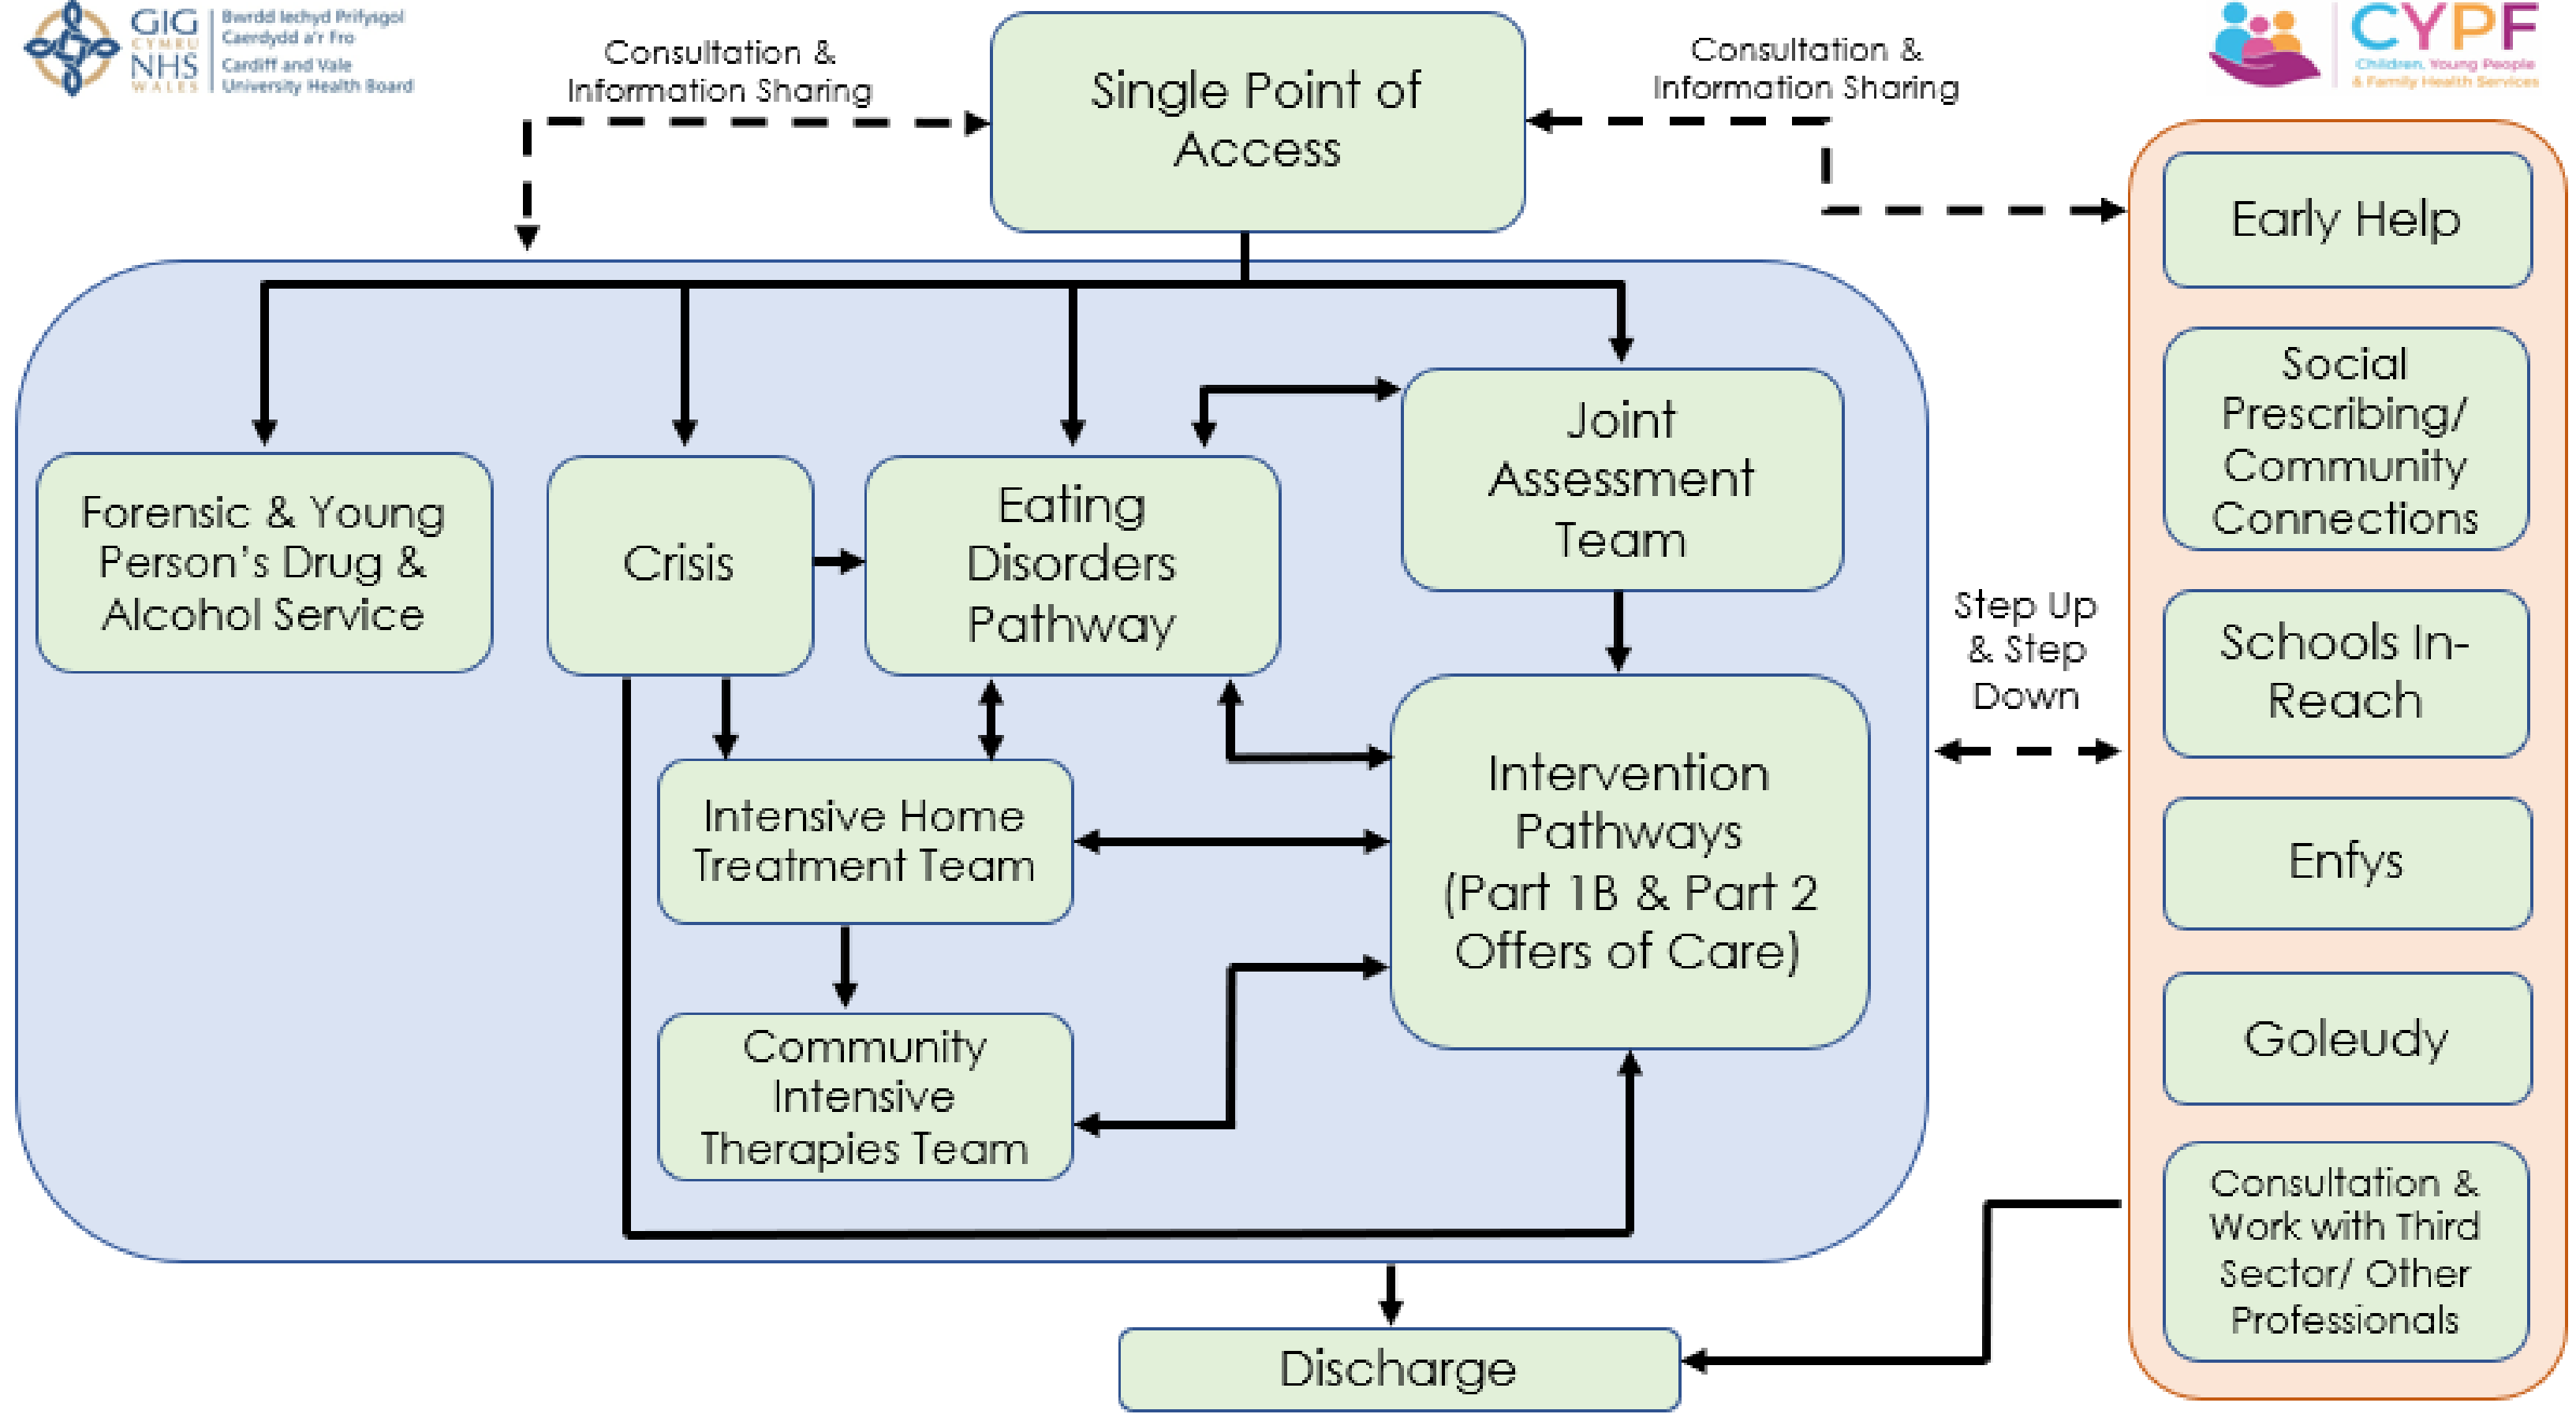

Our History

- Services previously delivered under a South Wales CAMHS Network hosted by Cwm Taf University Health Board.
- Primary Mental Health repatriated to Cardiff and Vale University Health Board in 2016.
- SCAMHS repatriated to Cardiff and Vale University Health Board in 2019

Objective

“To provide an integrated children and young people’s emotional wellbeing and mental health service, with a single point of access and no wrong door approach.”

Improvements Made

- Grown our workforce
- Single Point of Access with consultation line for professionals
- Sustainable Core Service – improved waiting times for assessment
- Digital offer
- Clear pathways of care
- Improved Crisis Pathway – increased staffing and extended hours
- Engaged and coproduced with CYP including all patient comms and a website

New Services

- Intensive Home Treatment Service
- Specialist Eating Disorder Service
- Schools In Reach Team and Specialist Emotional Wellbeing School Nurses
- Embedded Mental Health Practitioner in the Early Help Service
- Community Connections: Social Prescribing Project

Where Next?

- Improve waiting times
- Increase our visibility in communities
- EmPOWER Programme
- Launch of The Hangout
- Continued exploration of alternatives to admissions

Single Point of Access (SPOA)